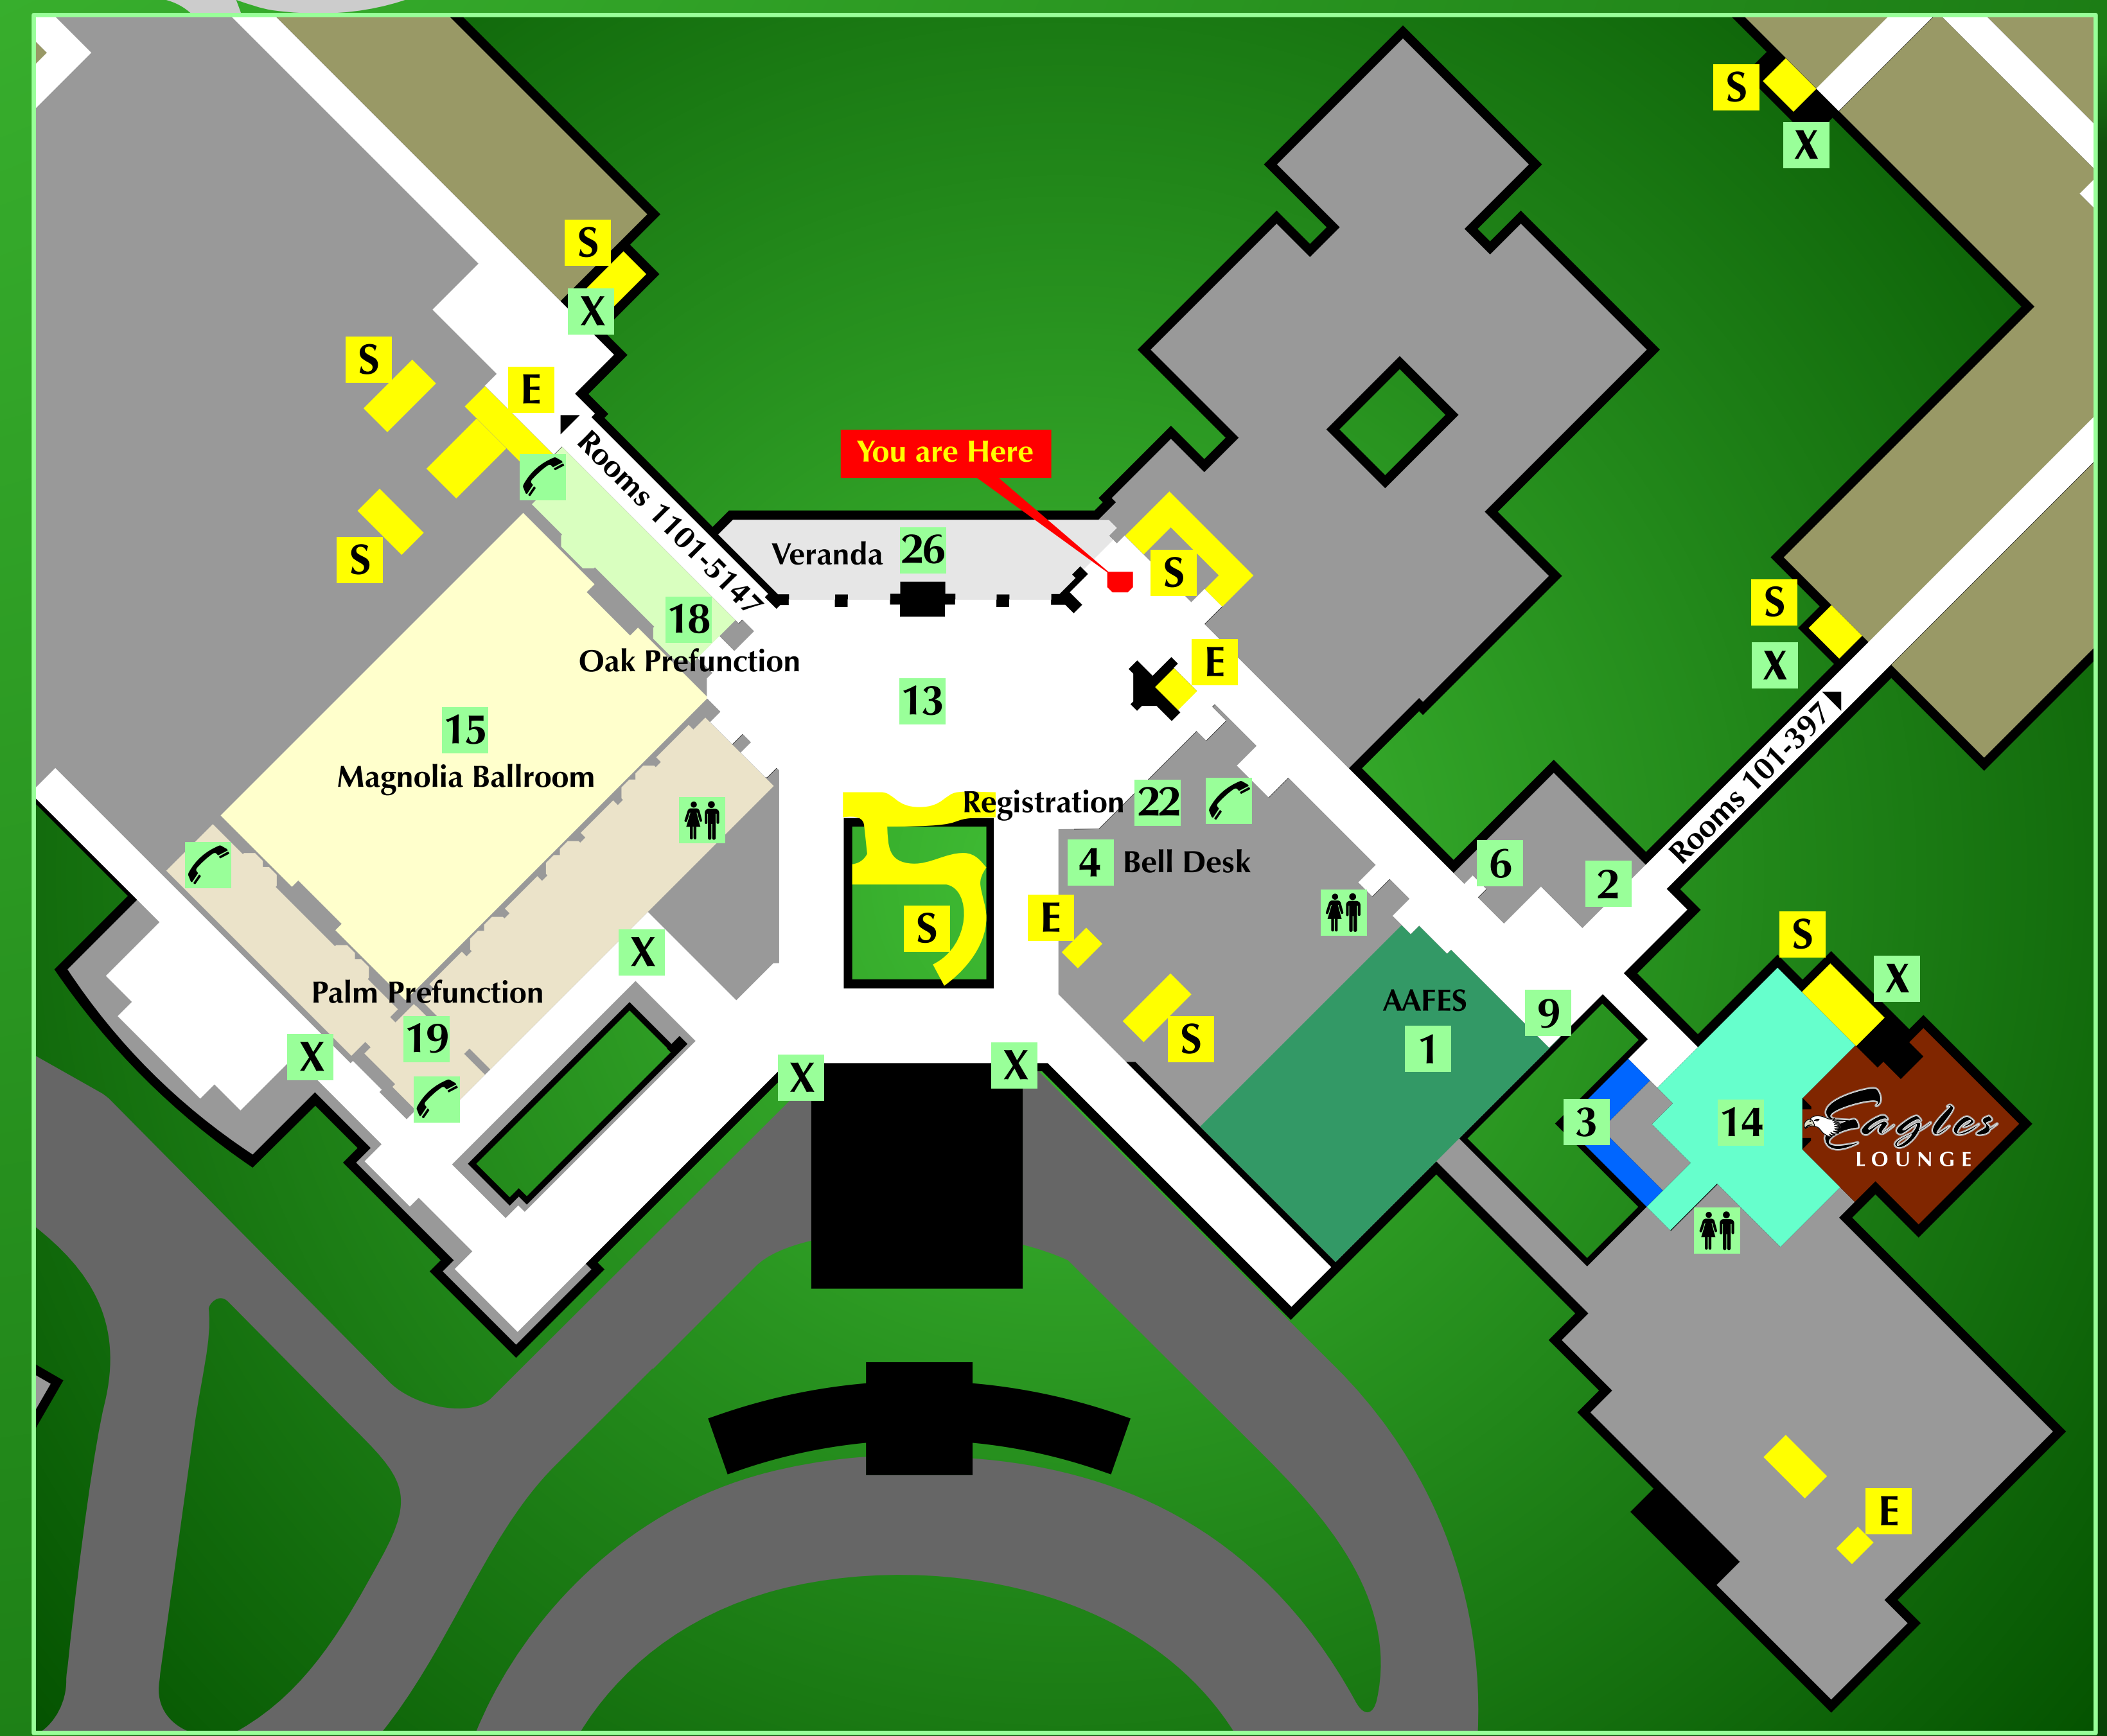

DIRECTORY

KEY

- 1 AAFES
- 2 ATM
- 3 Attraction Ticket Sales
- 4 Bell Desk
- 5 Bus Stop
- 6 Catering Office
- E S Elevators and Stairs
- X Exits
- 7 Fitness Center
- 8 Guest Laundries
- 9 Guest Services
- 10 Hot Tub/Pool Bar
- 11 Ice and Vending
- 12 Kiddie Pool
- 13 Lobby
- 14 Made in the Shade Shoppes
- 15 Magnolia Ballroom
- 16 Magnolia Pool Area
- 17 Mill Pond Pool Area
- 18 Oak Prefunction Room
- 19 Palm Prefunction Room
- 20 Parking Garage
- ☎ Phones
- 21 Playground
- 22 Registration
- 23 Remember the Fun Walkway
- ♿ Restrooms
- 24 Sylvan Center
- 25 Tennis Courts/Citrus Grove
- 26 Veranda
- 27 Video Game Room

Restaurants

- Eagles Lounge
- Evergreens
- Express Café
- Garden Gallery
- Mangino's

Ground Floor (1)

Lobby Level (2)